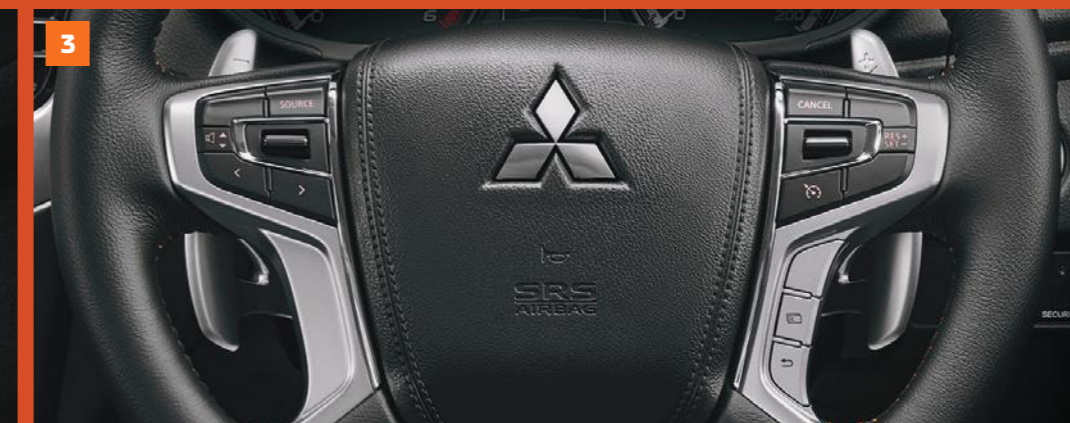

6. Driving Video Recorder [DVR]

Captures every moment or incident while you're on the move.

7. 7 SRS Airbags

Protects driver and passengers by absorbing the force of impact in the event of a collision.

Visuals shown are for illustration purposes only. Specifications may vary according to variant/market. Please consult your local Mitsubishi Motors dealer for more information. *Applicable for Athlete variant.

EXTERIOR

1. Gloss Black Dynamic Shield Design with Front Under Garnish
2. Distinctive LED Rear Combination Lamps
3. Black Accent Bi-LED Headlights with LED Daytime Running Lights
4. 18" Gloss Black Rims
5. Flying Sports Bar

Visuals shown are for illustration purposes only. Specifications may vary according to variant/market. Please consult your local Mitsubishi Motors dealer for more information.

INTERIOR

1. Sporty Interior and Spacious Cabin
2. Rear Smartphone Charger and Storage
3. Steering Wheel with Audio, Cruise Controls with Paddle Shifters
4. All-Round Monitor, 9 inch Touchscreen Audio with Apple CarPlay™ & Android Auto Ready
5. Air Circulator with Individual Vents
6. Illuminated Scuff Plate