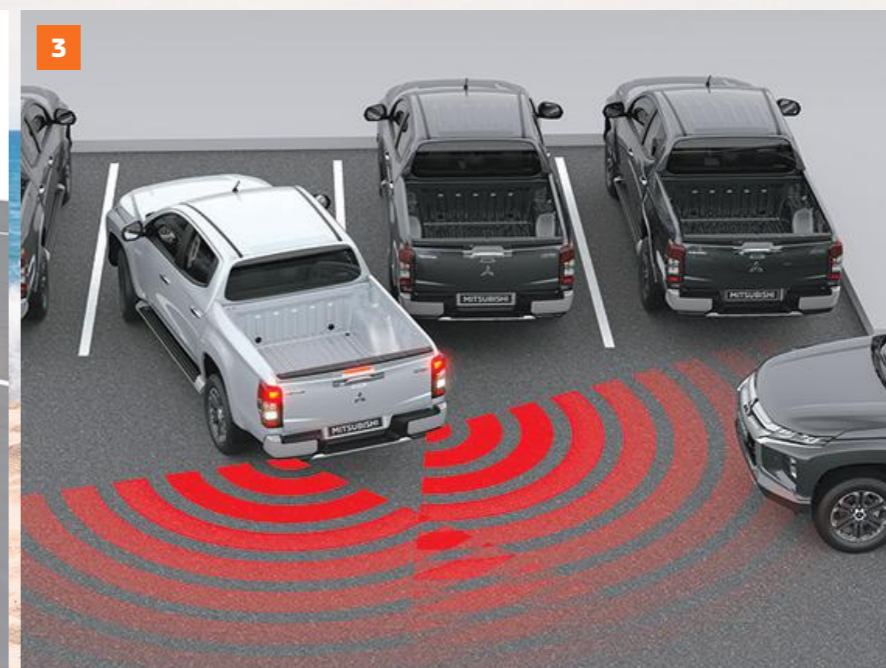

Reduces the chance and severity of hitting obstacles front and back when driver mistakenly presses the accelerator when vehicle is stationary.

5. Auto High Beam [AHB]

Better safety, comfort and driving ease at night by automatically switching between high & low beam.

6. Driving Video Recorder [DVR]

Captures every moment or incident while you're on the move.

7. 7 SRS Airbags

Protects driver and passengers by absorbing the force of impact in the event of a collision.

Visuals shown are for illustration purposes only. Specifications may vary according to variant/market. Please consult your local Mitsubishi Motors dealer for more information. *Applicable for Athlete variant.